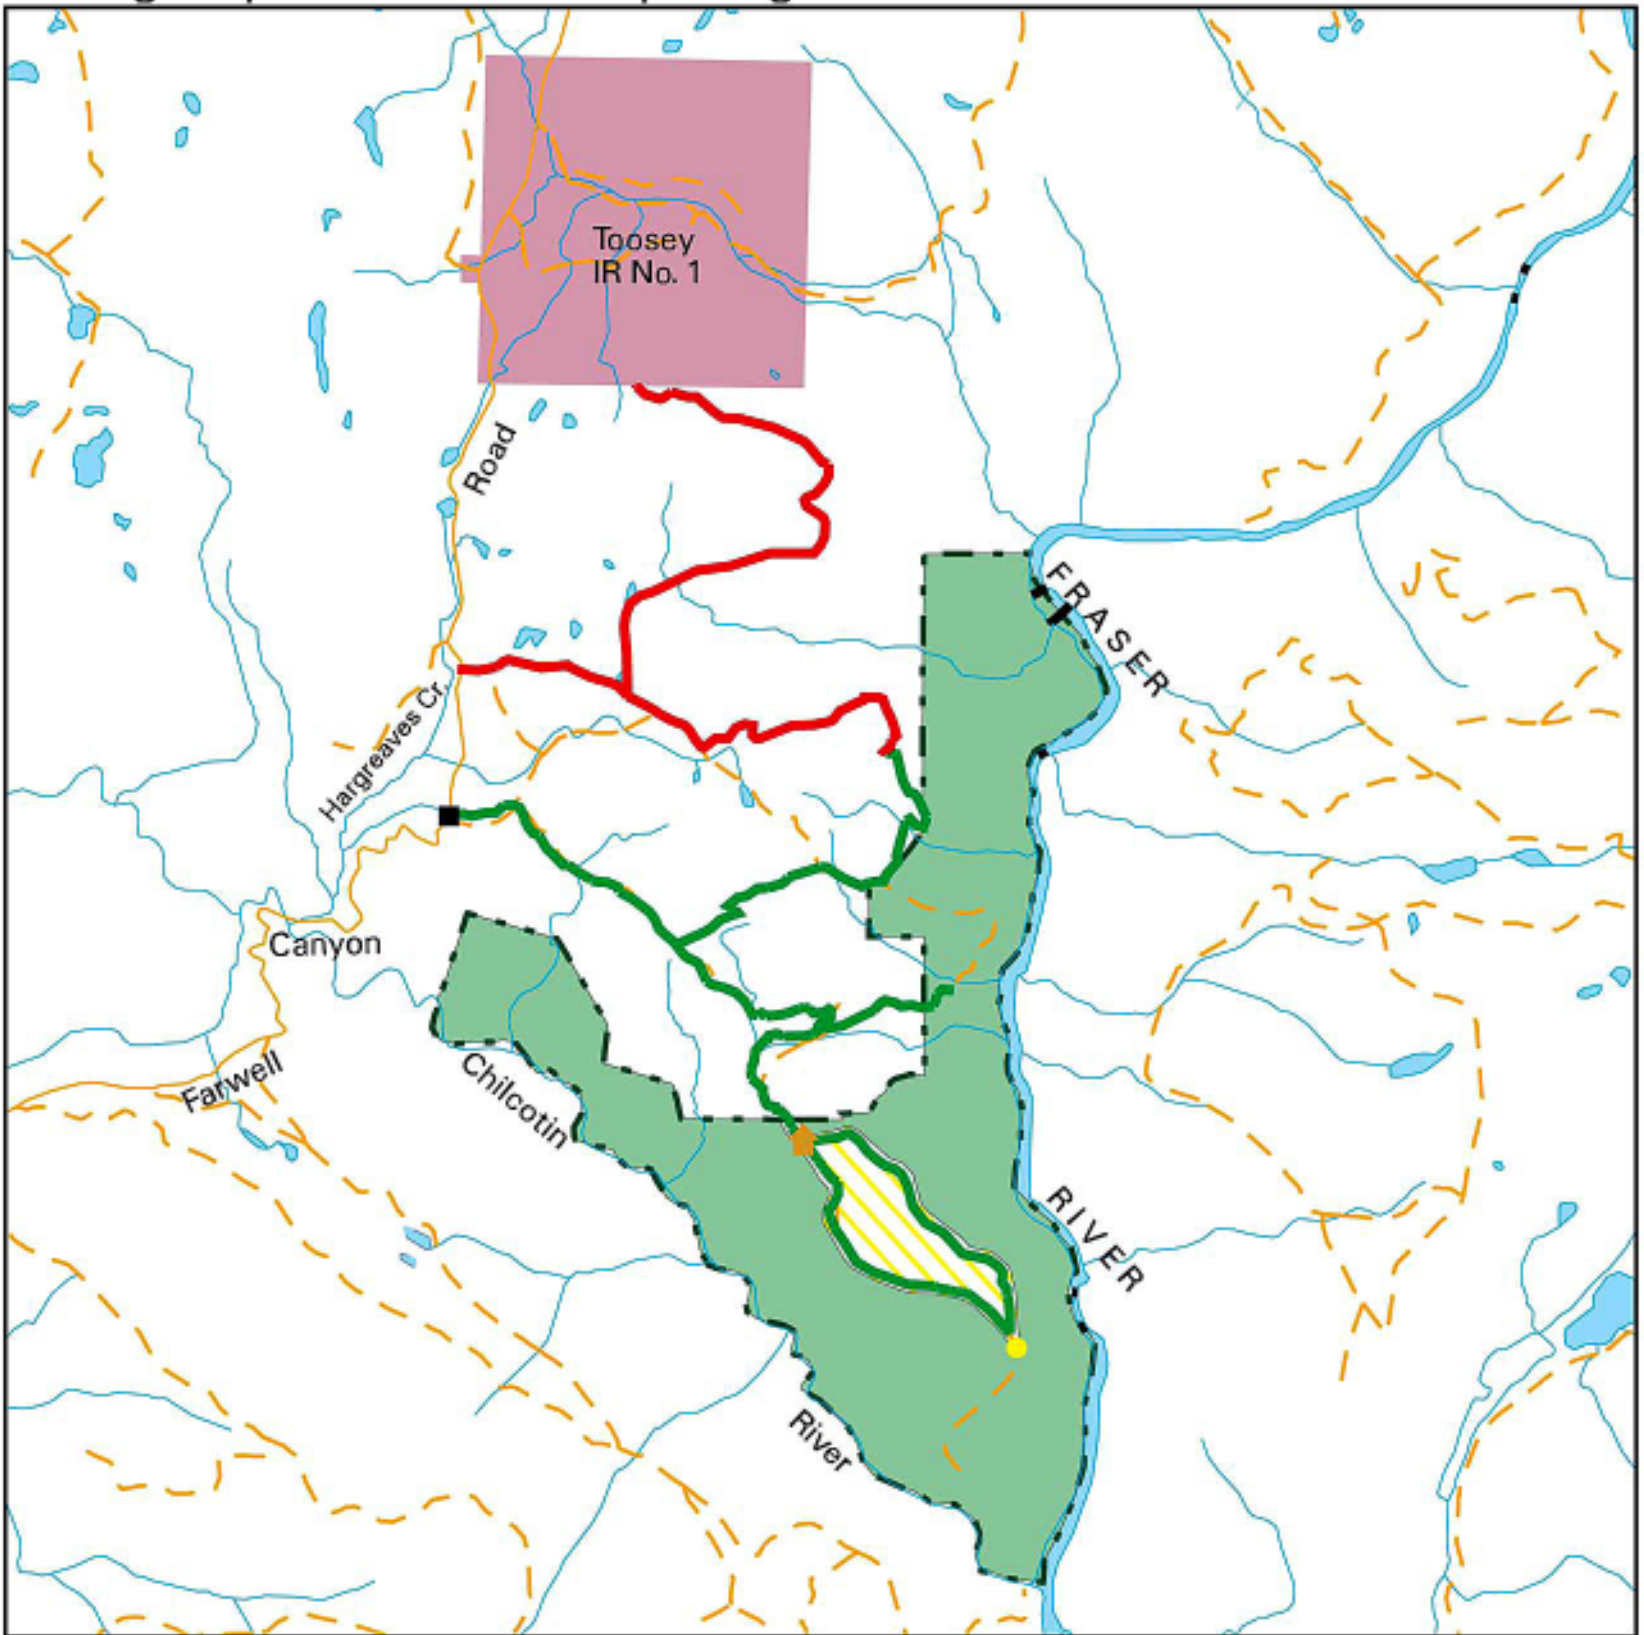

# Zoning Map - Junction Sheep Range Provincial Park

Projection: Albers Equal Areas  
Datum: NAD83

Natural Environment

Wilderness Recreation

First Nation Reserve

Old Wildlife Branch Research Station

Information Shelter (to be built)

The Cairn

Protected Area Boundary

Area to be monitored  
(May be closed to motorized traffic)

Open to motorized traffic

0 2

km

Produced in Sep 2003 for Ministry  
of Water, Land and Air Protection by  
MSRM, Decision Support Services

This is a visual representation and  
should not be used for legal  
purposes.